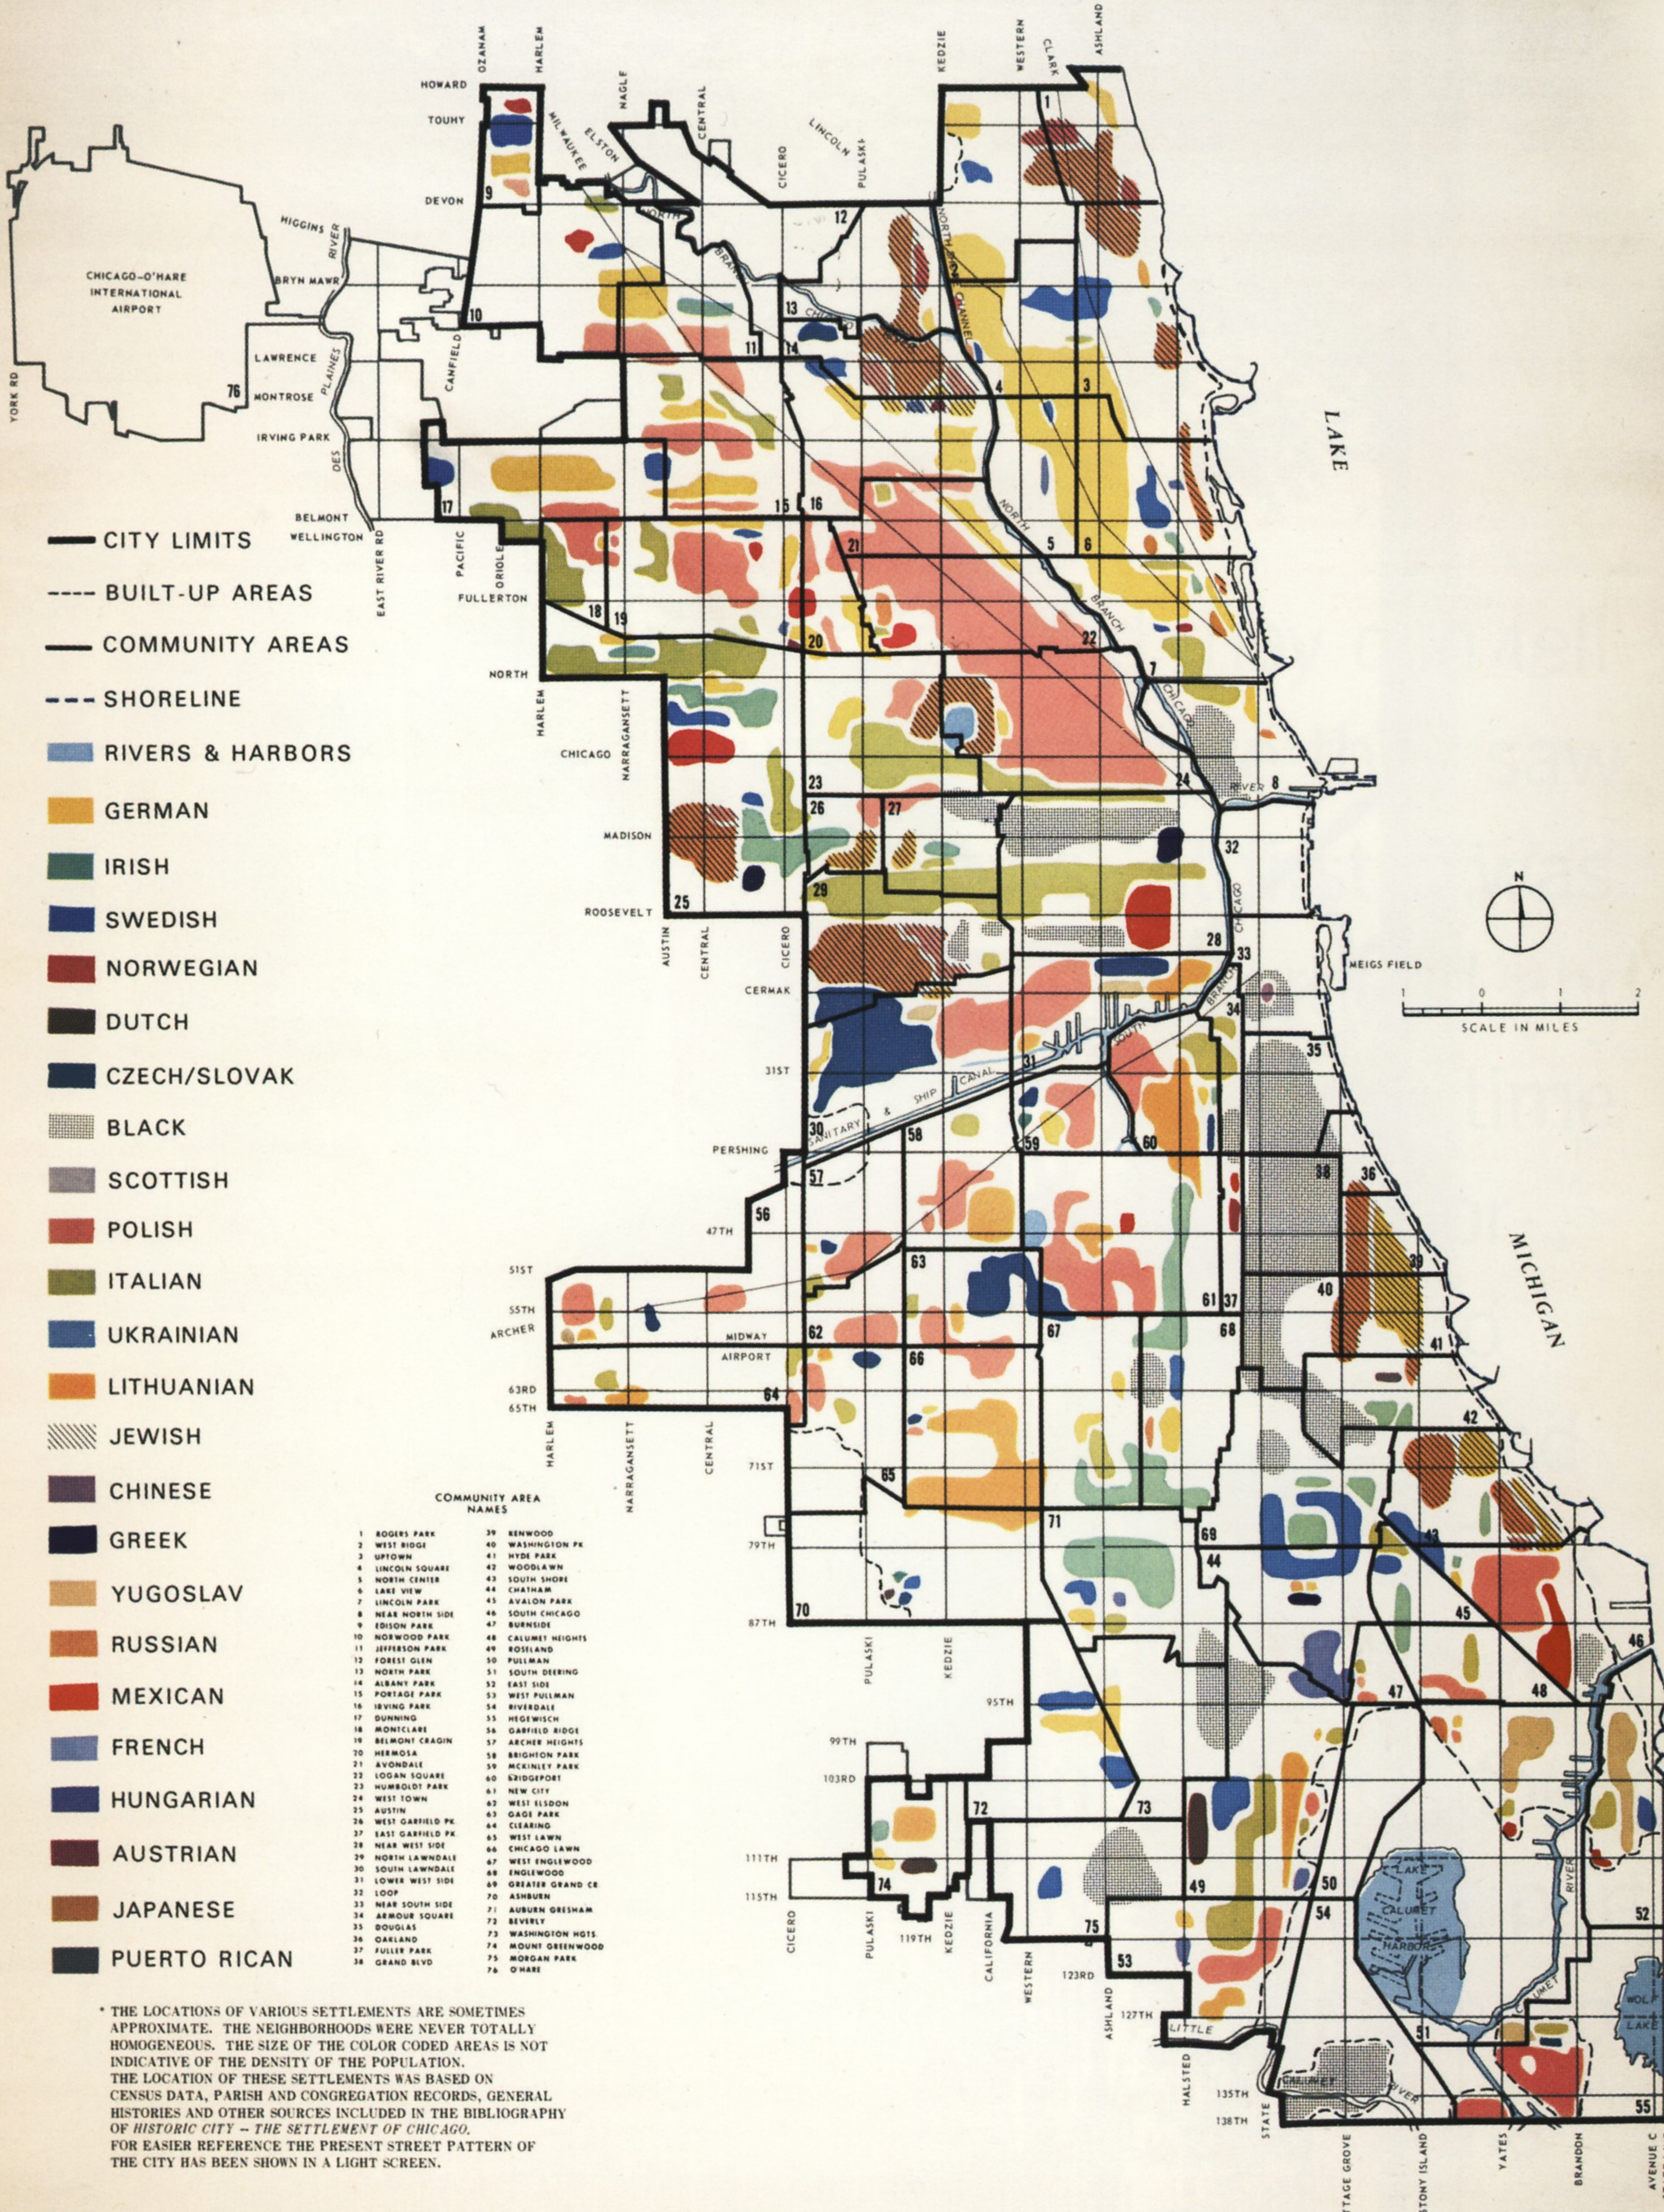

COMMUNITY SETTLEMENT MAP FOR 1950

CITY OF CHICAGO
 RICHARD J. DALEY, Mayor

DEPARTMENT OF DEVELOPMENT AND PLANNING
 LEWIS W. HILL, Commissioner